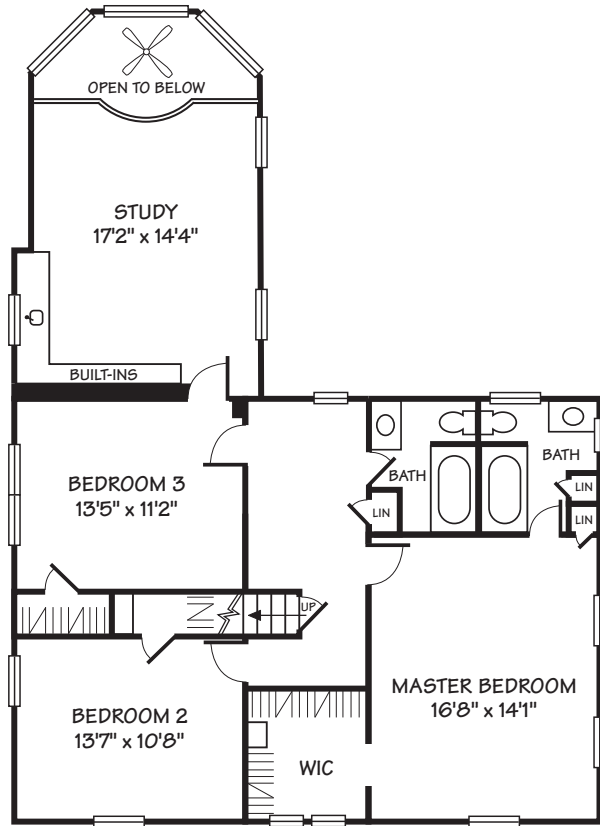

67 OBSERVATORY CIRCLE, NW, WASHINGTON, DC

©2009 D. MELMAN

D. LEWANDOWSKI 703-200-4055

ALL ILLUSTRATIONS AND DIMENSIONS ARE APPROXIMATE AND MAY VARY FROM ACTUAL STRUCTURE. DIMENSIONS HAVE BEEN ROUNDED. ALL INFORMATION DEEMED RELIABLE BUT NOT GUARANTEED.

**SECOND LEVEL**  
8'8" CEILING

**THIRD LEVEL**  
8' CEILING

**LOWER LEVEL**

**67 OBSERVATORY CIRCLE, NW, WASHINGTON, DC**

©2009 D. MELMAN

D. LEWANDOWSKI 703-200-4055

ALL ILLUSTRATIONS AND DIMENSIONS ARE APPROXIMATE AND MAY VARY FROM ACTUAL STRUCTURE. DIMENSIONS HAVE BEEN ROUNDED. ALL INFORMATION DEEMED RELIABLE BUT NOT GUARANTEED.