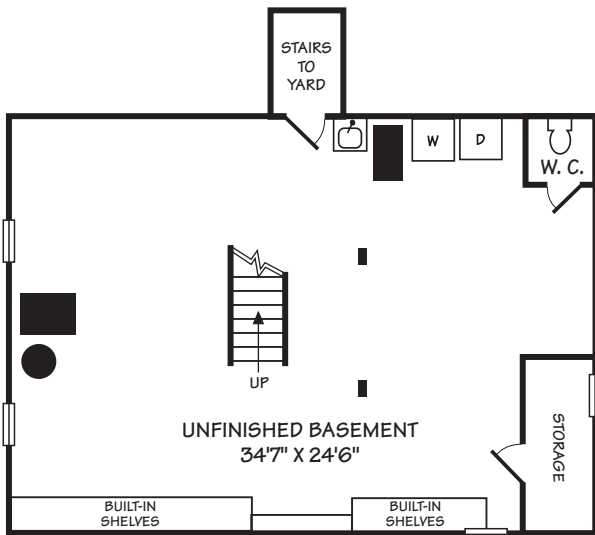

67 OBSERVATORY CIRCLE, NW, WASHINGTON, DC

©2009 D. MELMAN

D. LEWANDOWSKI 703-200-4055

ALL ILLUSTRATIONS AND DIMENSIONS ARE APPROXIMATE AND MAY VARY FROM ACTUAL STRUCTURE. DIMENSIONS HAVE BEEN ROUNDED. ALL INFORMATION DEEMED RELIABLE BUT NOT GUARANTEED.

**SECOND LEVEL**  
8'8" CEILING

**THIRD LEVEL**  
8' CEILING

**LOWER LEVEL**

**67 OBSERVATORY CIRCLE, NW, WASHINGTON, DC**

©2009 D. MELMAN

D. LEWANDOWSKI 703-200-4055

ALL ILLUSTRATIONS AND DIMENSIONS ARE APPROXIMATE AND MAY VARY FROM ACTUAL STRUCTURE. DIMENSIONS HAVE BEEN ROUNDED. ALL INFORMATION DEEMED RELIABLE BUT NOT GUARANTEED.