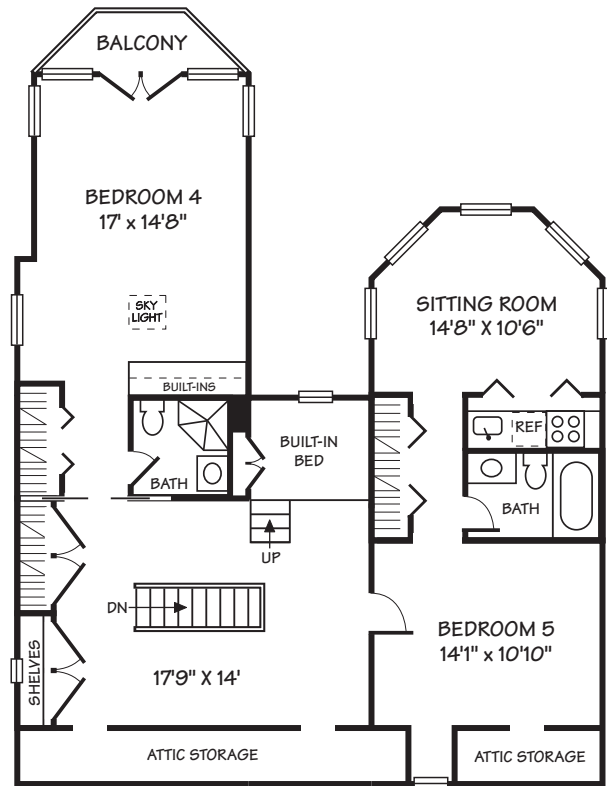

67 OBSERVATORY CIRCLE, NW, WASHINGTON, DC

©2009 D. MELMAN

D. LEWANDOWSKI 703-200-4055

ALL ILLUSTRATIONS AND DIMENSIONS ARE APPROXIMATE AND MAY VARY FROM ACTUAL STRUCTURE. DIMENSIONS HAVE BEEN ROUNDED. ALL INFORMATION DEEMED RELIABLE BUT NOT GUARANTEED.

**SECOND LEVEL**  
8'8" CEILING

**THIRD LEVEL**  
8' CEILING

**LOWER LEVEL**

**67 OBSERVATORY CIRCLE, NW, WASHINGTON, DC**

©2009 D. MELMAN

D. LEWANDOWSKI 703-200-4055

ALL ILLUSTRATIONS AND DIMENSIONS ARE APPROXIMATE AND MAY VARY FROM ACTUAL STRUCTURE. DIMENSIONS HAVE BEEN ROUNDED. ALL INFORMATION DEEMED RELIABLE BUT NOT GUARANTEED.